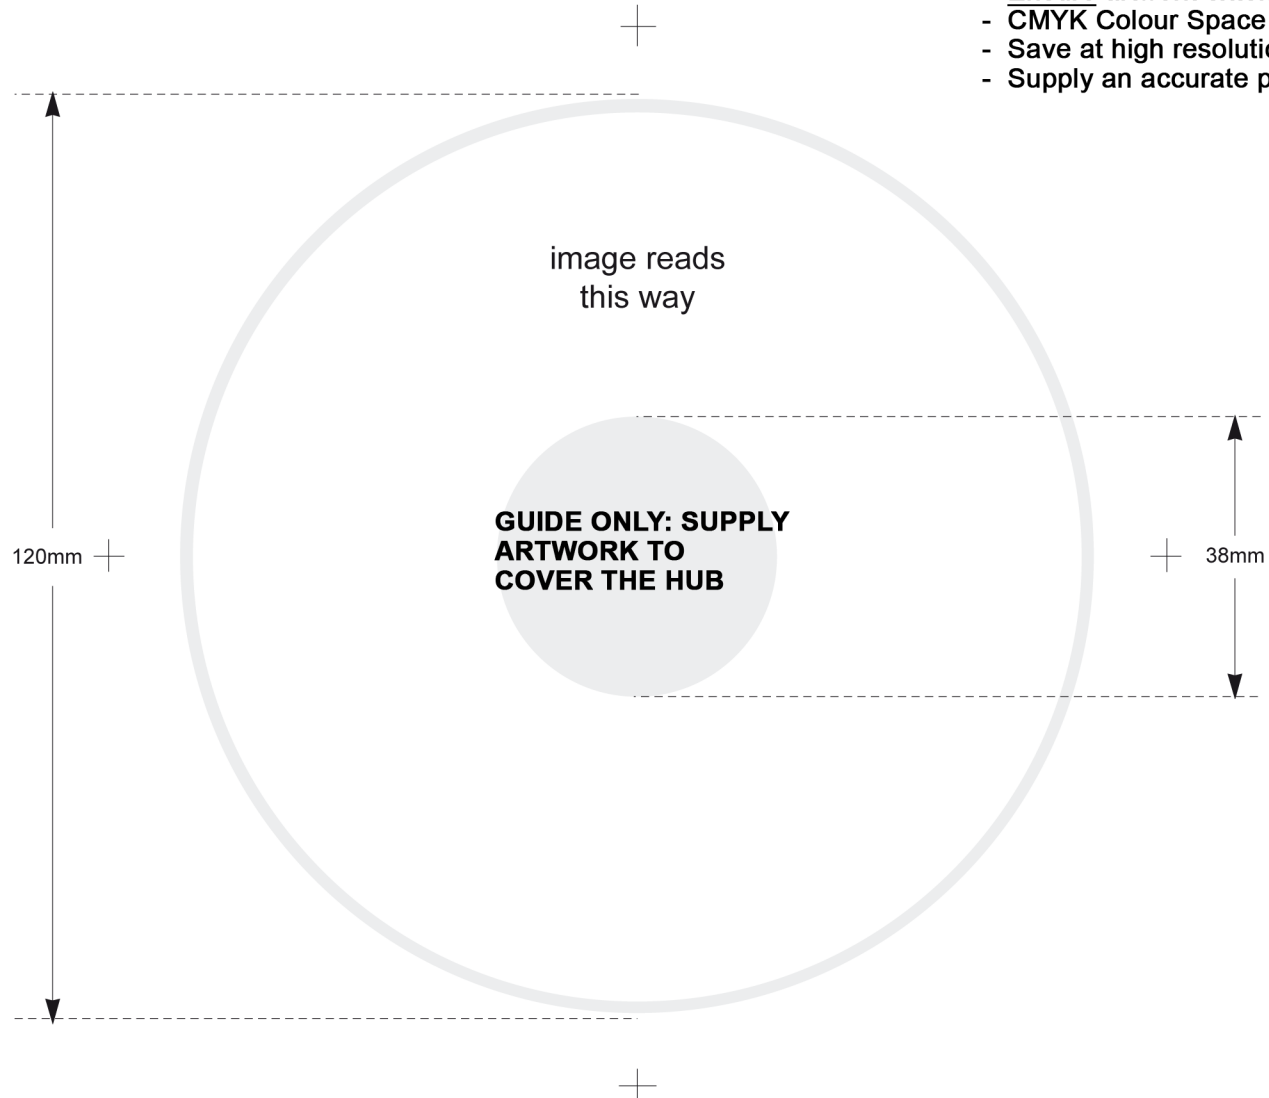

ARTWORK SPECIFICATION

Please provide artwork to the following specifications:

- Artwork file supplied as flattened PDF
- Ensure Fonts are Embedded
- Ensure artwork extends outside of trim lines
- CMYK Colour Space
- Save at high resolution (300dpi)
- Supply an accurate proof / printout for us to refer to