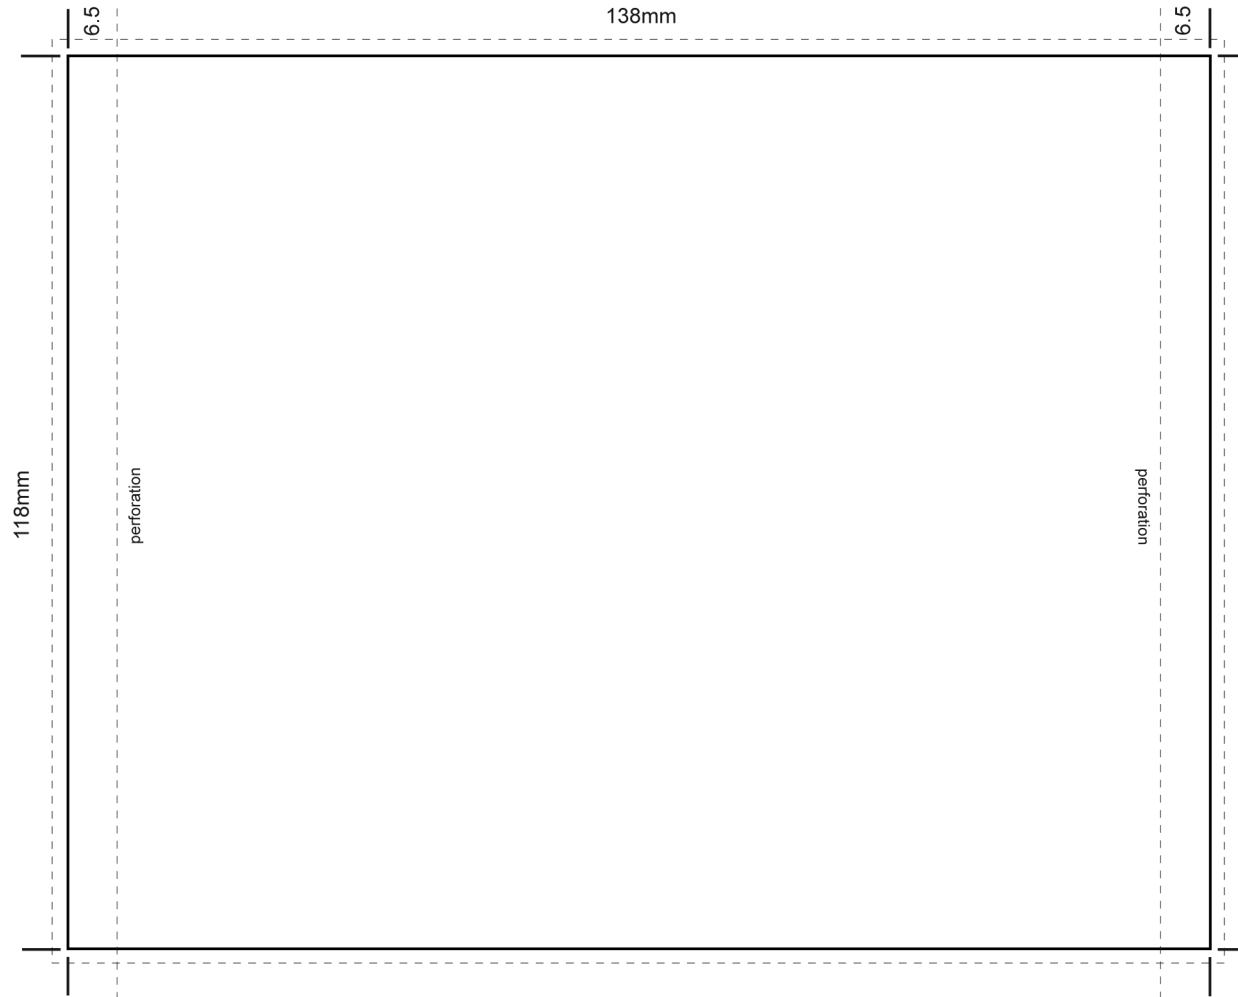

## CD Back Inlay

Offset Printing

— Trim Size: 151mm x 118mm  
--- Bleed: Allow 2mm