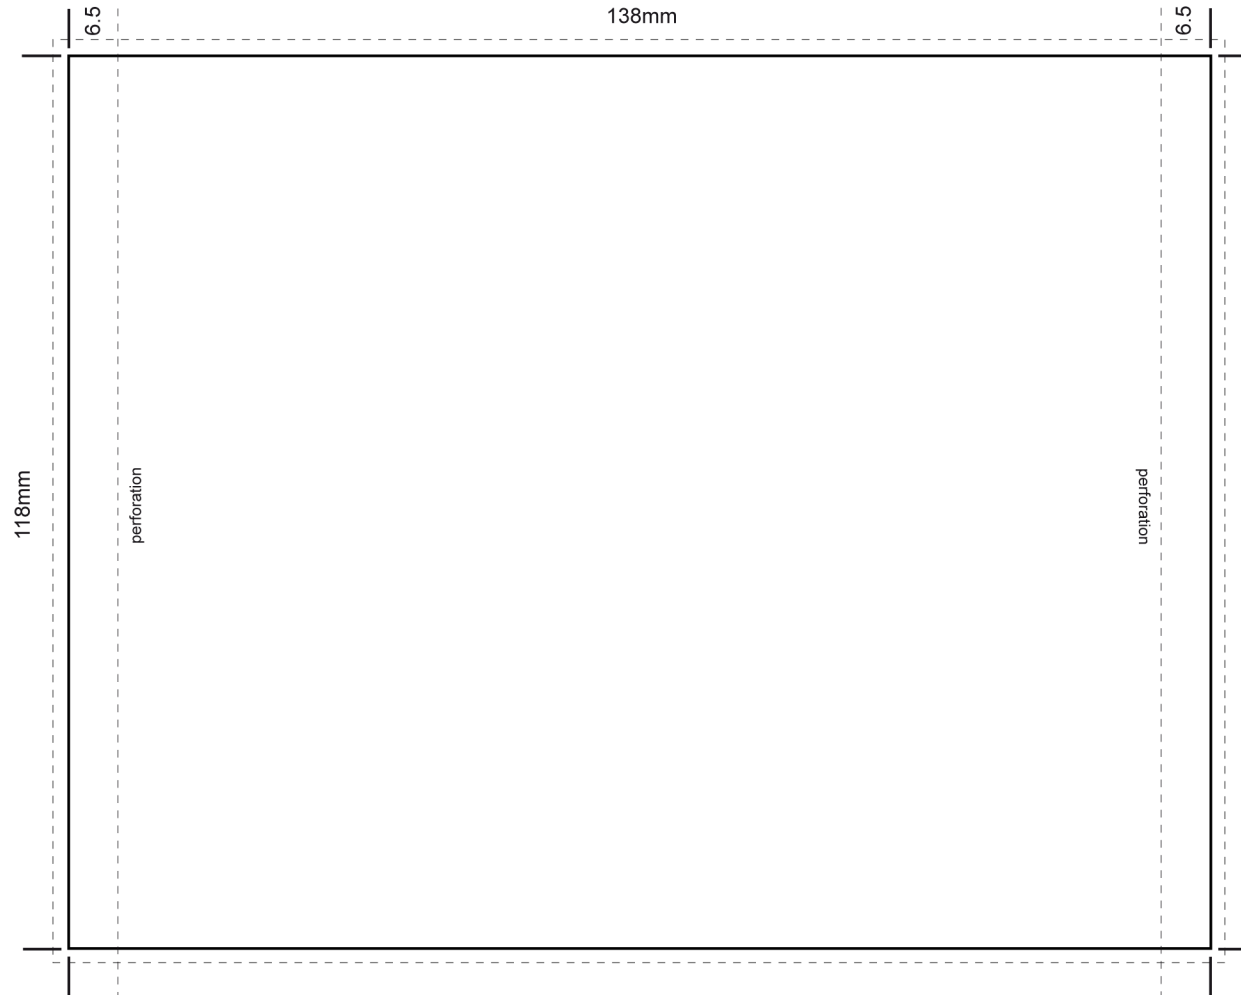

— Trim Size: 151mm x 118mm
--- Bleed: Allow 2mm